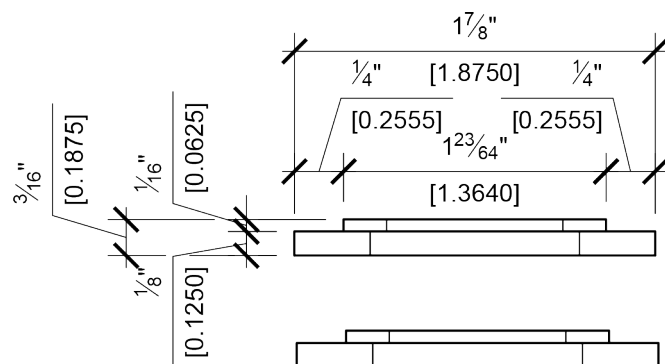

### SPECIFICATIONS

LENGTH : 11"

WIDTH : 1-7/8"

PROJECTION : 3/16"

POLISHED BRASS

available in all of our standard & custom finishes  
sizing can be customized upon request