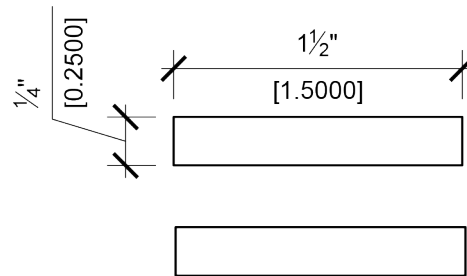

GROPIUS PROFILE

SPECIFICATIONS

LENGTH : 12"

WIDTH : 1-3/8"

PROJECTION : 3/16"

POLISHED BRASS

available in all of our standard & custom finishes
sizing can be customized upon request