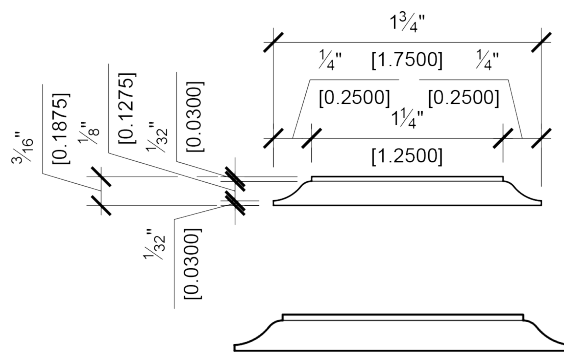

## SPECIFICATIONS

LENGTH : 12"

WIDTH : 2"

PROJECTION : 1/8"

ANTIQUE BRASS

available in all of our standard & custom finishes  
sizing can be customized upon request