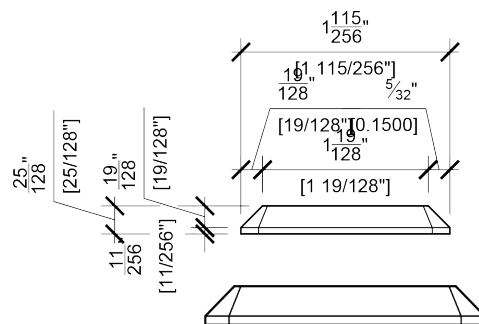

PAUMELLI PROFILE

SPECIFICATIONS

LENGTH : 11-3/4"

WIDTH : 1-3/8"

PROJECTION : 1/4"

POLISHED BRASS

available in all of our standard & custom finishes
sizing can be customized upon request